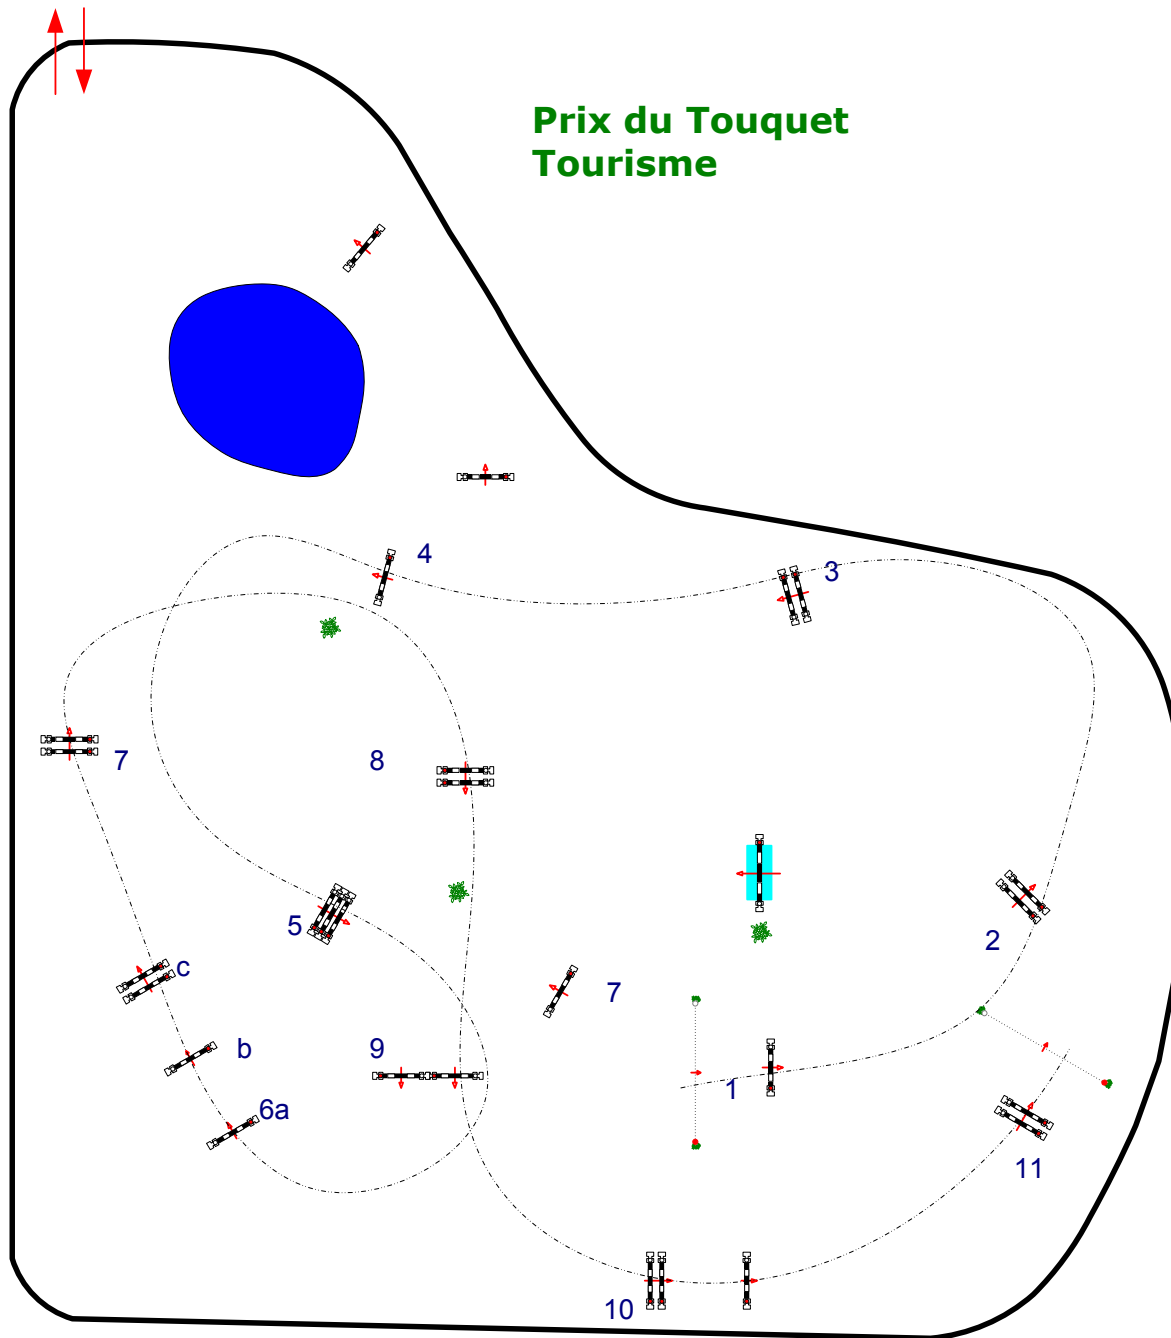

Speed / Vitesse : 350 m/min

Length / Distance: 460 m

Time allowed : 79 sec - Time limit : 158 sec

Obstacles : 11

Efforts : 14

Penalty sec :

Closed combination :

Jump-off :

Length / Distance : 0 m

Time allowed : 0 sec - Time limit : 0 sec

Jean Philippe Desmaret

JURY

Dominique Carton
Olivier Drotz